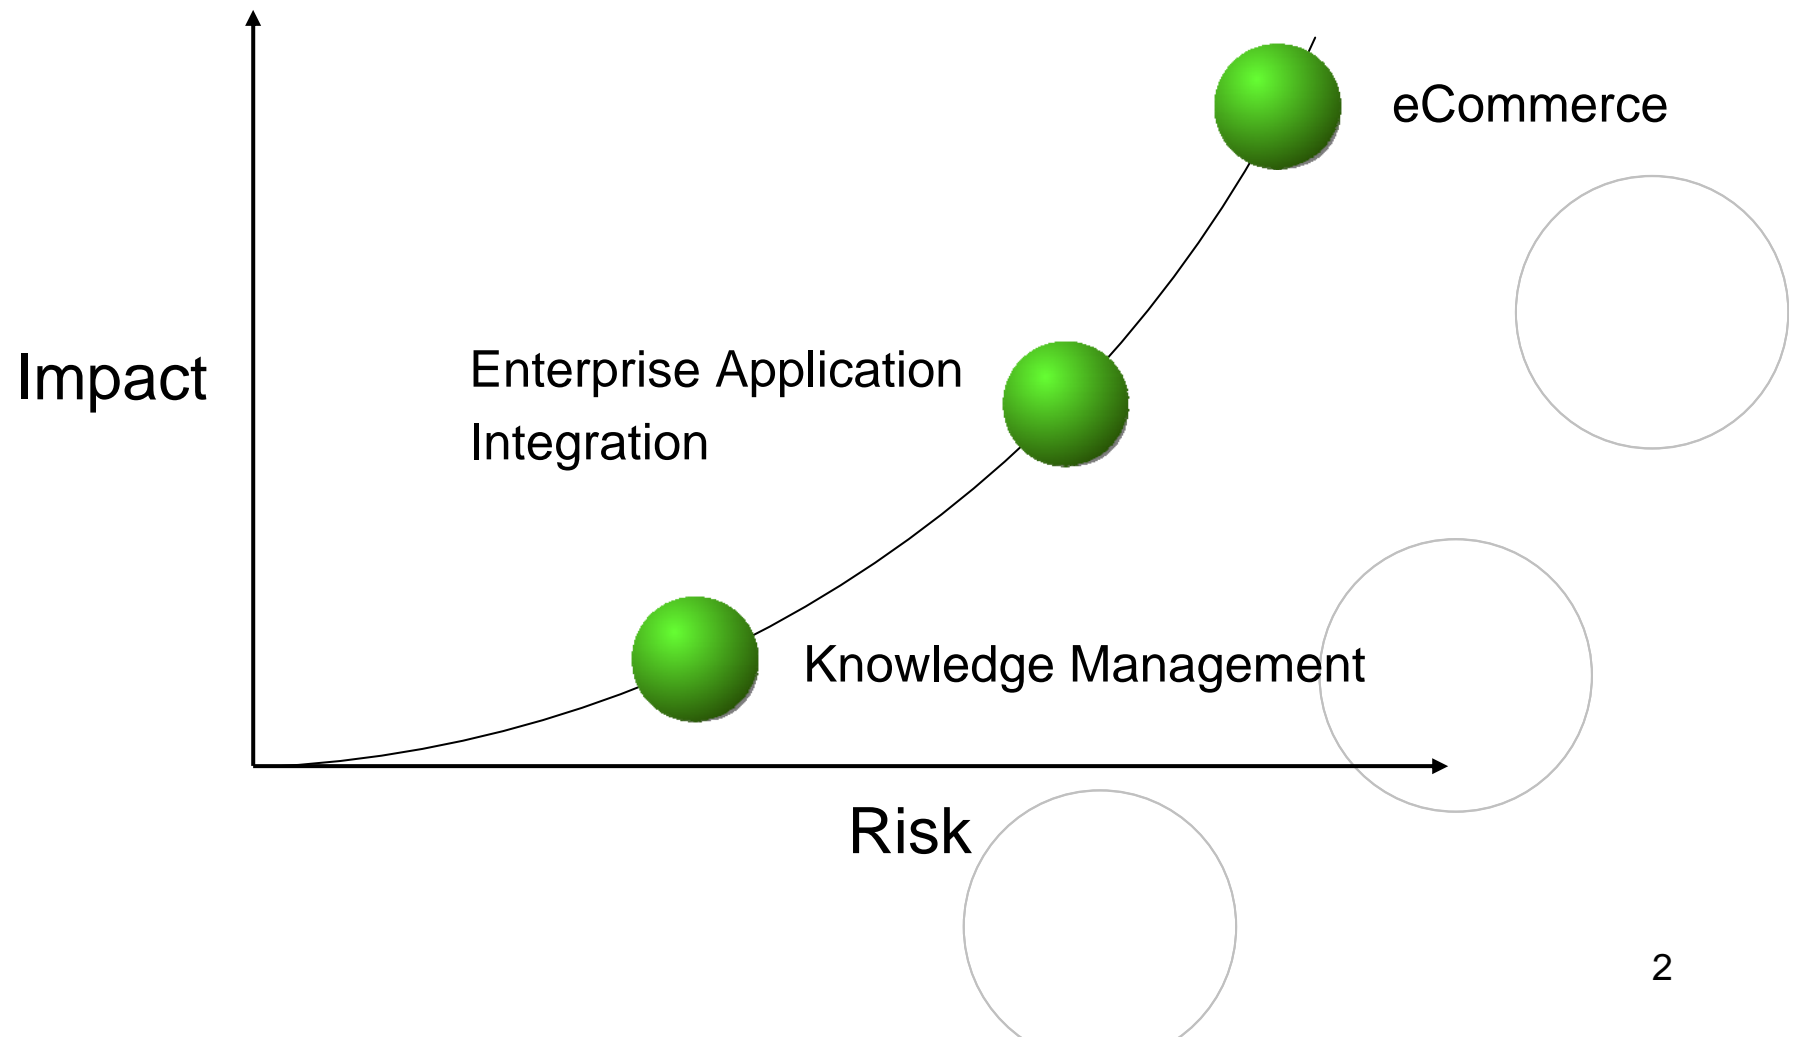

# Digital Enterprise Research Institute (DERI) Partner Presentation

**TripCom  
Kick-Off Meeting  
24th/25th April 2006  
Vienna University of Technology**

# DERI – Vision

# DERI – Vision

- DERI – Digital Enterprise Research Institute
- Founded June 2003
- Opened May 2004