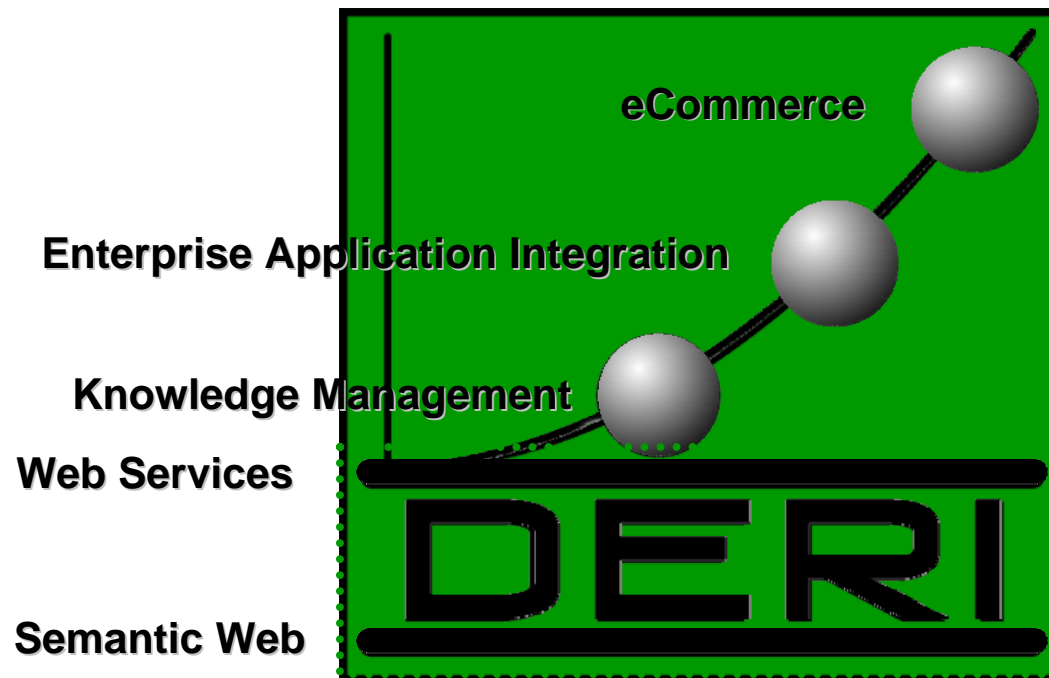

# Digital Enterprise Research Institute (DERI) Partner Presentation

**TripCom  
Kick-Off Meeting  
24th/25th April 2006  
Vienna University of Technology**

# DERI – Vision

- DERI – Digital Enterprise Research Institute
- Founded June 2003
- Opened May 2004